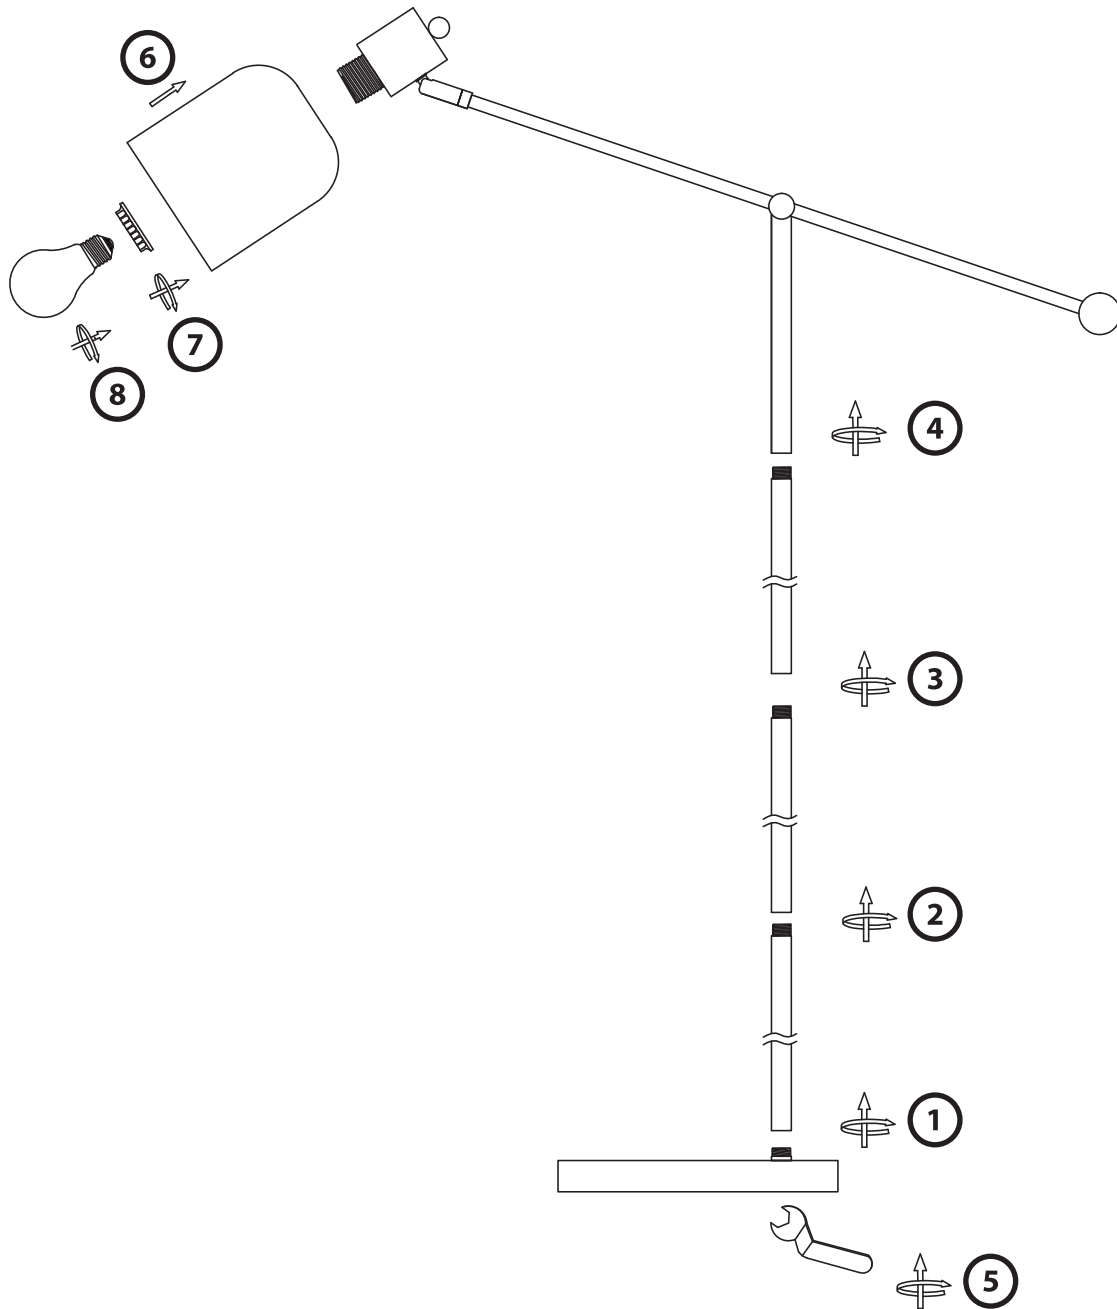

Part # L-MARCLFL AU+BU

20-0922

### CAUTION

For indoor use only. Keep out of reach of children and animals. Place on flat surface and away from flammable materials. Never operate this appliance if it has a damaged cord, plug or cable. Keep cord away from heated and/or damp areas. Use 150 WATT max. (or LED equivalent), Type A E26 Bulb only.

Do not over tighten.  
Do not use power tools to assemble.